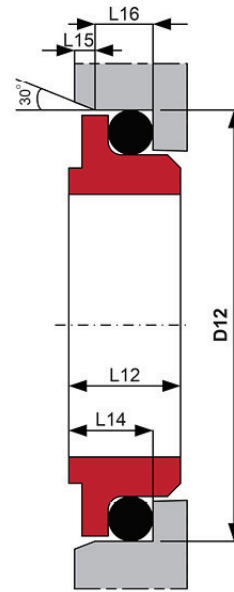

Standard Seat

Type G42

- Material : Carbon (Solid)

Dimensional Data (mm.)

D1	D12	L12	L14	L15	L16
10	19.2	7.5	6.6	1.2	3.8
12	21.6	6.5	5.6	1.2	3.8
14	24.6	6.5	5.6	1.2	3.8
15	24.6	7.5	6.6	1.2	3.8
16	28.0	8.5	7.5	1.5	5.0
18	30.0	9.0	8.0	1.5	5.0
20	35.0	8.5	7.5	1.5	5.0
22	35.0	8.5	7.5	1.5	5.0
24	38.0	8.5	7.5	1.5	5.0
25	38.0	8.5	7.5	1.5	5.0
28	42.0	10.0	9.0	1.5	5.0
30	45.0	11.5	10.5	1.5	5.0
32	48.0	11.5	10.5	1.5	5.0
33	50.0	12.0	10.5	1.5	5.0
35	52.0	12.0	11.0	1.5	5.0
38	55.0	11.3	10.3	1.5	5.0
40	58.0	11.8	10.8	1.5	5.0
43	62.0	13.2	12.0	2.0	6.0
45	64.0	12.8	11.6	2.0	6.0
48	68.4	12.8	11.6	2.0	6.0
50	69.3	12.8	11.6	2.0	6.0
53	72.3	13.5	12.3	2.0	6.0
55	75.4	14.5	13.3	2.0	6.0
58	78.4	14.5	13.3	2.0	6.0
60	80.4	14.5	13.3	2.0	6.0
63	83.4	14.2	13.3	2.0	6.0
65	85.4	14.2	13.0	2.0	6.0
68	91.5	14.9	13.7	2.0	6.0
70	92.0	14.2	13.0	2.0	6.0
75	99.0	15.2	14.8	2.0	6.0
80	104.0	16.2	14.8	2.0	6.0
85	109.0	16.0	14.8	2.0	6.0
90	114.0	16.0	14.8	2.0	6.0
95	120.3	17.0	15.8	2.0	6.0
100	123.3	17.0	15.8	2.0	6.0

* Other sizes are available upon request